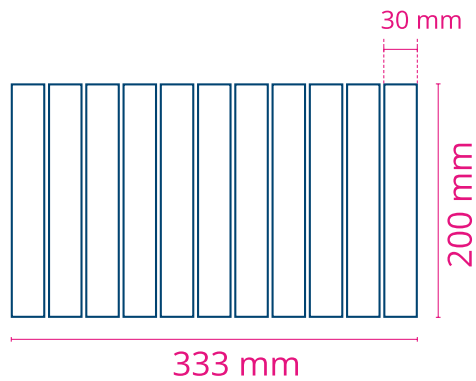

KEYBOARD Gemini

Format
333x200 mm

Minimalne zamówienie 2m² i wielokrotności.
| Minimum order 2 m² and multiples. |

Keyboard Muschio
S: | 2+ |