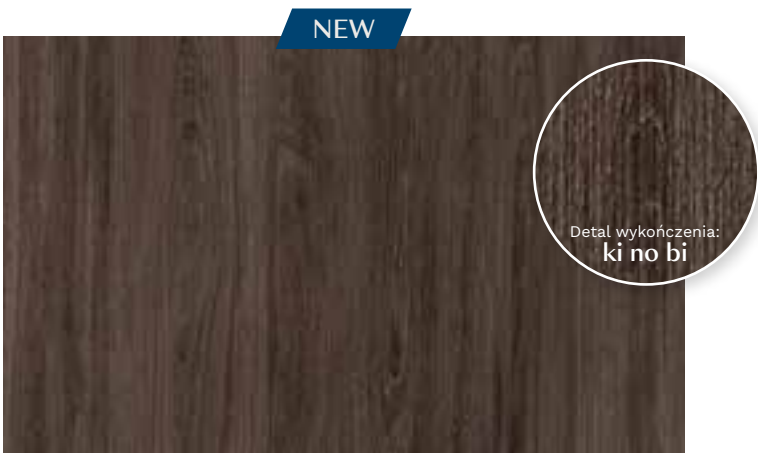

NEW2026

twO

BY LAMINAM

KURI
S: | 2+ |
ki no bi

L: | 5 |
matowy
matt **NEW2026**

ACAI
S: | 2+ |
ki no bi

L: | 5 |
matowy
matt **NEW2026**

KI NO BI: A harmonious extension of the twO by Laminam range